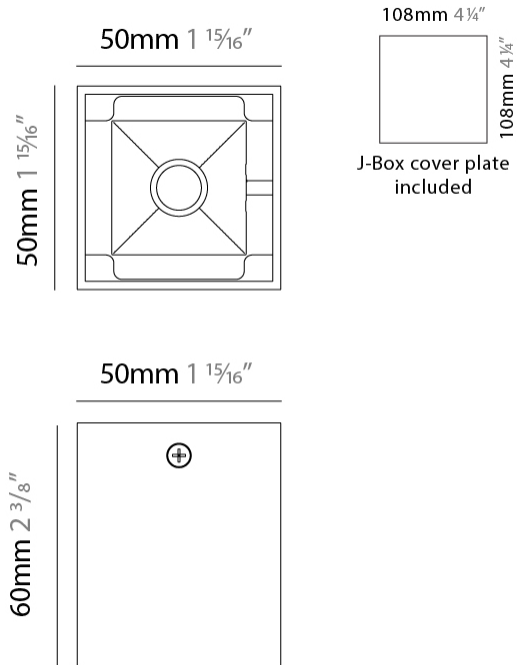

DAU SINGLE SURFACE

D92130R9-

base number Finish Options

1. To build a product code in our configurator select the specify button on the base model # product page
2. To build a manual product code on this datasheet choose from the options listed below in blue font and add the suffix to the base model #

GENERAL

Series: Dau
Subseries: Dau Single
Brand: Milan
Division: Design
Mounting Type: Surface
Mounting Location: Ceiling
Subcategory: Downlight

PHYSICAL

Shape: Cube
Length (mm): 50
Length (in): 2
Width (mm): 50
Width (in): 2
Height (mm): 60
Height (in): 2 ³/₈
Light Distribution: Direct
Fixture Finish: [BAL / MWL / BSL](#)
Fixture Material: Extruded Aluminum

ELECTRICAL

Lamp Type: LED
Input Wattage (W): 5
Dimming: Electronic Low Voltage Dimming
Input Voltage (V): 120Vac Direct Line

LED

Number of LEDs: 1
Color Temperature (°K): 3000
Max. Delivered Lumen (lm): 500
CRI: >90 CRI
Lamp Life (hrs): 50000

OPTICAL

RATINGS AND CERTIFICATIONS

Certified By: Certified for North American Standards
IP rating: IP20

PROJECT
TYPE
SPECIFIER
QUANTITY
DATE