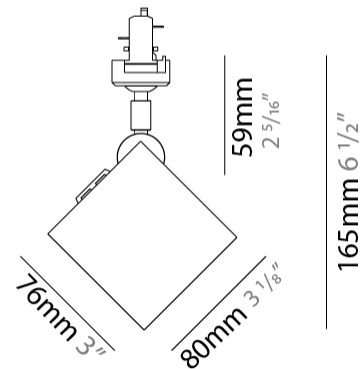

PROJECT	_____
TYPE	_____
SPECIFIER	_____
QUANTITY	_____
DATE	_____

DAU SINGLE TRACK

D96048R9-

base number   Finish
Options

1. To build a product code in our configurator select the specify button on the base model # product page
2. To build a manual product code on this datasheet choose from the options listed below in blue font and add the suffix to the base model #

GENERAL

Series: Dau
Subseries: Dau Single
Brand: Milan
Division: Design
Mounting Type: Track
Mounting Location: Ceiling
Subcategory: Spots

PHYSICAL

Shape: Cube
Width (mm): 80
Width (in): 3 1/8
Height (mm): 165
Height (in): 6 1/2
Light Distribution: Adjustable / Direct
Fixture Finish: BAL / MWL / BSL
Fixture Material: Extruded Aluminum

ELECTRICAL

Number of Lamps: 1
Lamp Type: LED
Total Output Wattage (W): 9.3
Dimming: Phase Dimming (120Vac Only)
Input Voltage (V): 120

LED

Number of LEDs: 1
Color Temperature (°K): 3000
Max. Delivered Lumen (lm): 956
CRI: >90 CRI
Lamp Life (hrs): 50000

OPTICAL

RATINGS AND CERTIFICATIONS

Certified By: Certified for North American Standards
IP rating: IP20

80mm 3 1/8"