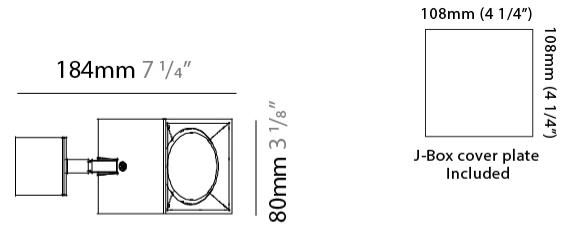

PROJECT	_____
TYPE	_____
SPECIFIER	_____
QUANTITY	_____
DATE	_____

DAU SINGLE SURFACE

D92019-

base number   Finish
Options

1. To build a product code in our configurator select the specify button on the base model # product page
2. To build a manual product code on this datasheet choose from the options listed below in blue font and add the suffix to the base model #

GENERAL

Series: Dau _____
Subseries: Dau Single _____
Brand: Milan _____
Division: Design _____
Mounting Type: Surface _____
Subcategory: Spots _____

PHYSICAL

Shape: Cube _____
Length (mm): 80 _____
Length (in): 3 1/8 _____
Width (mm): 83 _____
Width (in): 3 1/4 _____
Height (mm): 80 _____
Height (in): 3 1/8 _____
Max. Overall Height (mm): 160 _____
Max. Overall Height (in): 6 5/16 _____
Light Distribution: Adjustable / Direct _____
Weight (kg): 0.82 _____
Weight (lbs): 1.81 _____
Fixture Finish: [BAL](#) / [MWL](#) / [BSL](#) _____
Fixture Material: Extruded Aluminum _____

ELECTRICAL

Number of Lamps: 1 _____
Lamp Type: LED Retrofit _____
Lamp Shape: MR16 _____
Bulb Included: Bulb Not Included _____
Max. Wattage Per Lamp (W): 4 _____
Lamp Base: GU10 _____
Input Voltage (V): 120 _____

LED

OPTICAL

RATINGS AND CERTIFICATIONS

Certified By: Certified for North American Standards _____
IP rating: IP20 _____